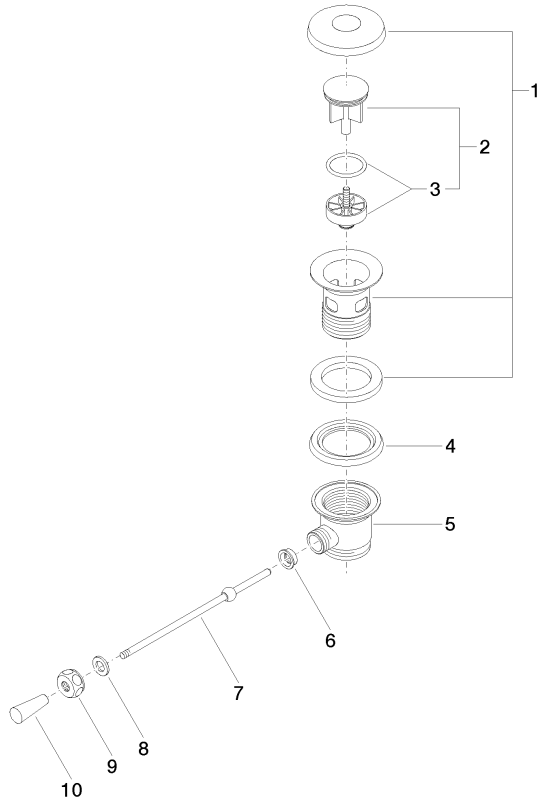

Basin Waste 1 1/4" - Brushed Durabronze (23kt Gold)

IMO

10 300 970

- length of knee lever 185 mm
 - european pop-up waste
- Only suitable for basins with an overflow.**

Only suitable for basins with an overflow.

Required miscellaneous

Washer NBR 70 39,0 x 29,0 x 2,0 mm - 09 14 05 016 90

Required miscellaneous

Pipe Ø 32 x 0,75 x 110 mm - Brushed Durabronze (23kt Gold) 09 28 23 005-28

10 300 970

10 300 970

Spare parts list

No.	Item Number	Name	Quantity used	Delivery time
1	90 11 01 026 00-28	cup	1	20
2	04 31 20 016 00-28	plug	1	-
Spare part can no longer be ordered, please order the replacement item				
3	04 28 10 026 00 90	accessories	1	2
4	09 14 03 025 90	seal	1	2
5	09 11 01 023-28	cup	1	20
6	09 14 05 040 90	seal	1	2
7	09 31 09 055-28	pull-rod	1	20
8	09 30 11 049 90	disc	1	2
9	09 23 30 003-28	nut	1	20
10	09 20 01 040-28	handle	1	20